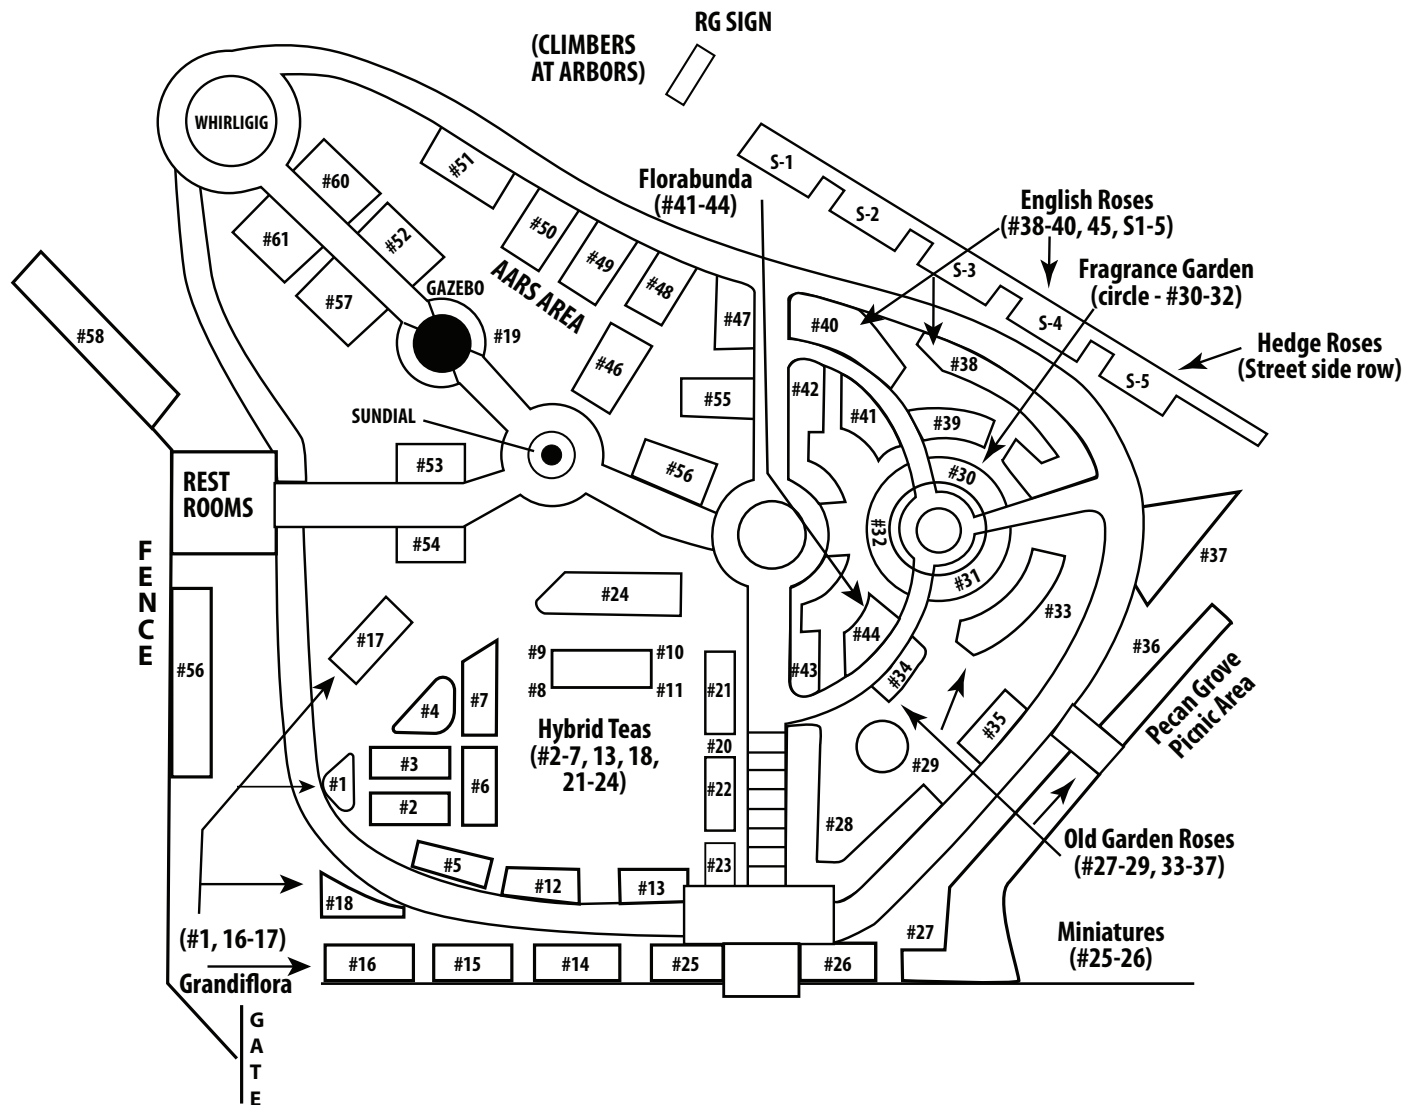

WILSON ROSE GARDEN

Bed information (roses' names, types, colors) on reverse side

The **Wilson Rose Garden** is one of the largest public rose gardens in North Carolina, with more than 1,000 rose bushes in nearly 60 beds. Varieties range from historic garden roses to modern hybrids. Dr. Rufus Swain helped establish Wilson's first rose garden at the Wilson Public Library and led the design of this garden, which had its first beds planted in 1995. The community raised money to build the garden, and volunteers still maintain and operate the garden.

INDEX OF ROSE TYPES

- | | |
|-------------------|---------------------|
| AA = Alba | AE = Austin English |
| CB = Climbing | CF = Centifolia |
| DA = David Austin | DA = Damask |
| FB = Floribunda | GA = Gallica |
| GF = Grandiflora | HB = Hybrid |
| HT = Hybrid Tea | MN = Miniature |
| MR = Moss | RA = Rambler |
| SH = Shrub | TR = Tea |